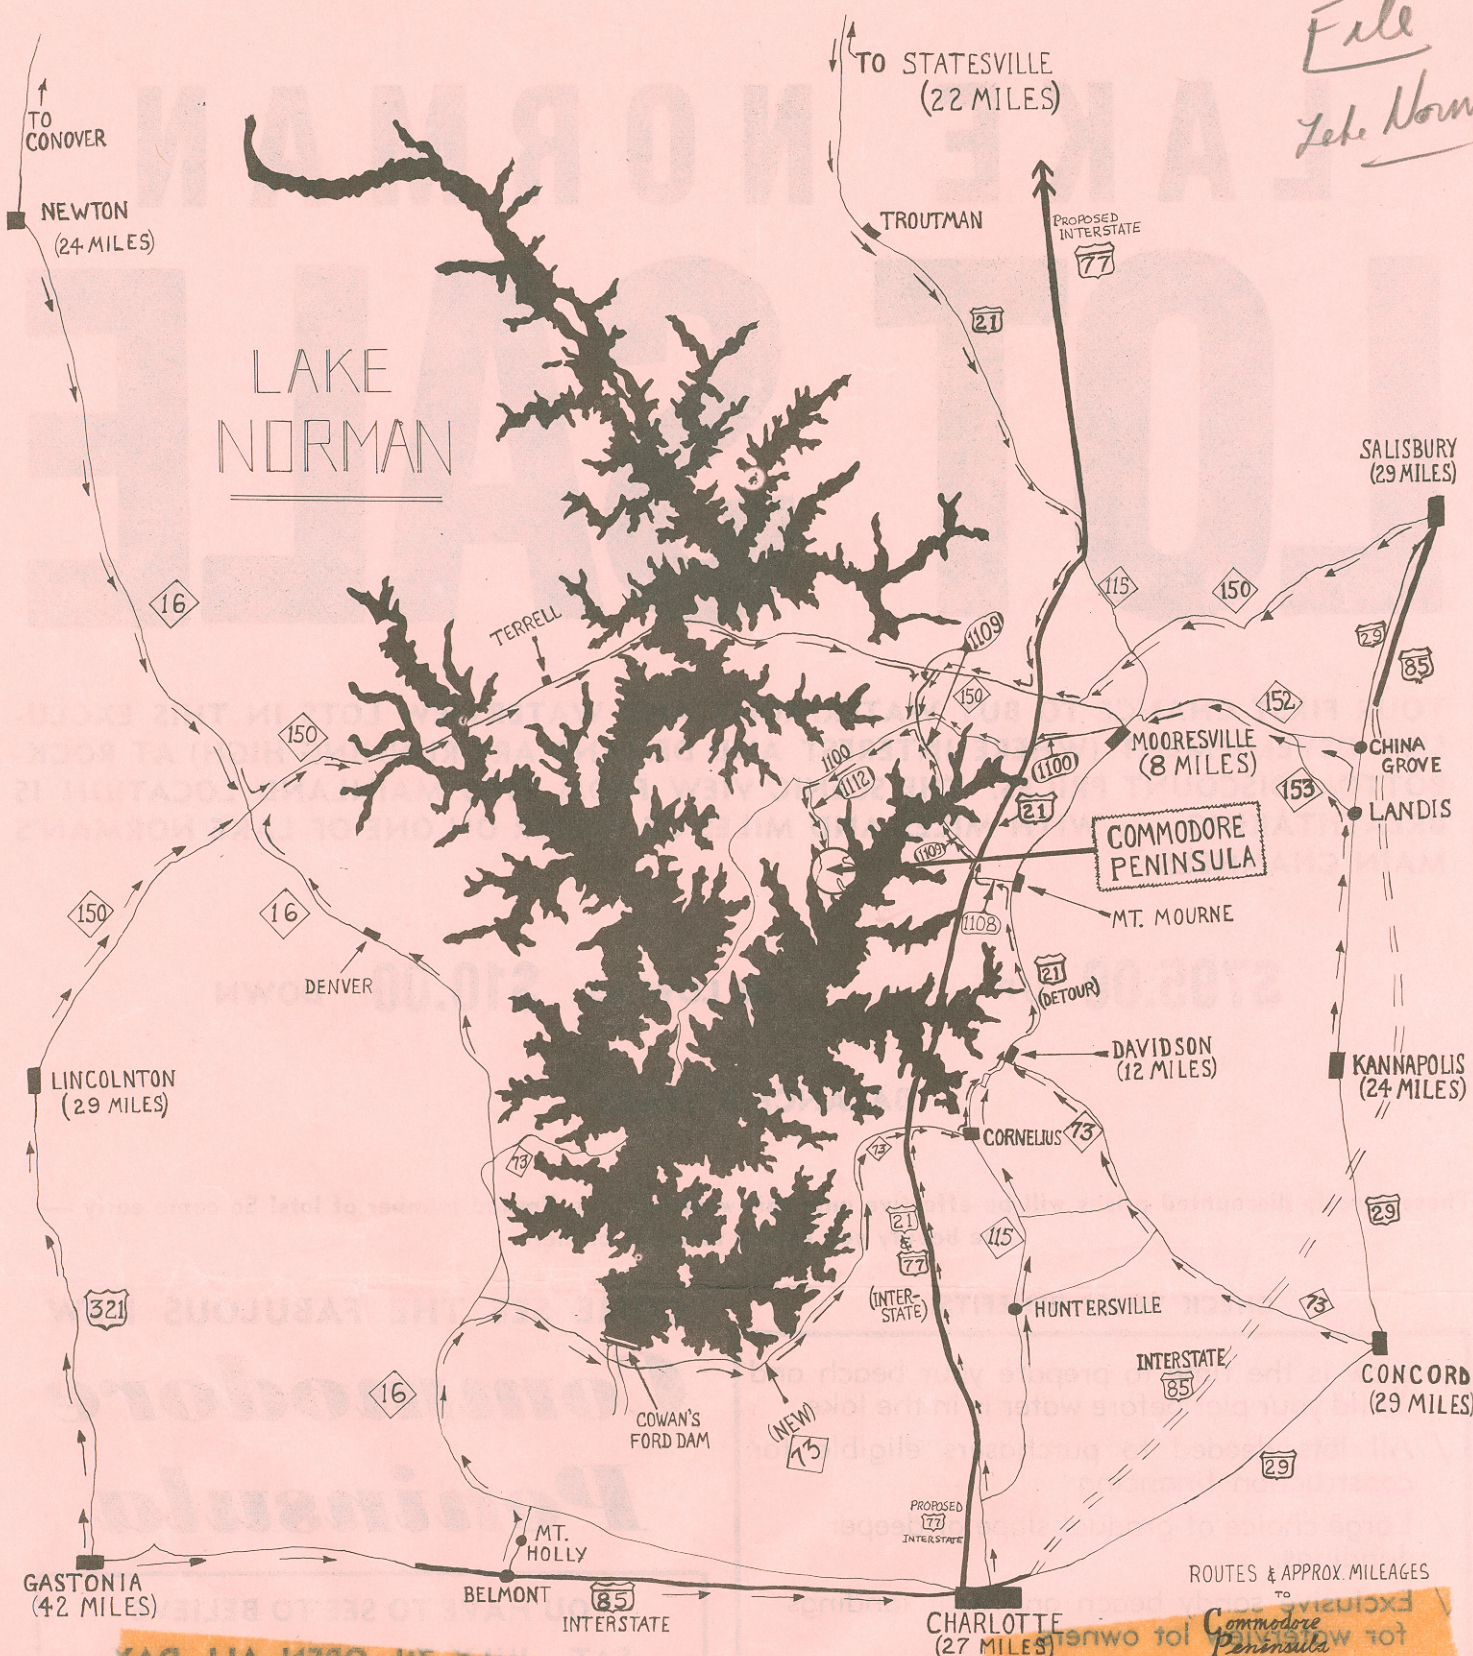

SEE and HEAR in person PORTER WAGNER Trio

Stars of Grand Ole Opry

PLEASE SEE BACK FOR MAPS AND DIRECTIONS

(Ideally Situated Just Off The New Interstate Highway No. 77 and U.S. 21)
(The Statesville Road)

918 E. 7th ST.
CHARLOTTE, N. C.

INVESTMENT LAND SALES, INC.

"Real Estate Is The Source Of All Wealth"

375-8656
376-4326

*File
Lake Norman*

From:	Route
CHARLOTTE	U. S. 21 & 21 Detour To Signs
CONCORD	N. C. 73 & 21 Detour To Signs
STATESVILLE	U. S. 21 (South) to Signs
KANNAPOLIS	To Mooresville & U.S. 150 to S
LINCOLNTON	N. C. 150 (East) to Signs
SALISBURY	N. C. 150 (West) To Signs