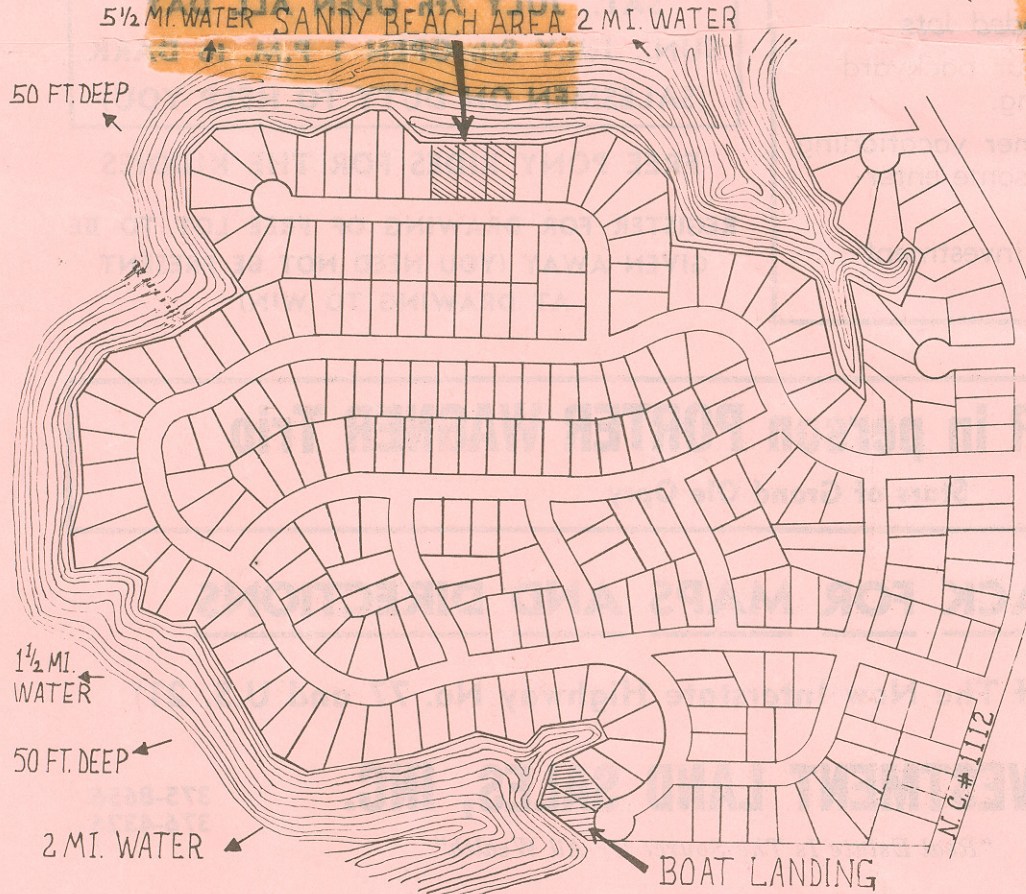

SEE and HEAR in person PORTER WAGNER Trio

Stars of Grand Ole Opry

PLEASE SEE BACK FOR MAPS AND DIRECTIONS

(Ideally Situated Just Off The New Interstate Highway No. 77 and U.S. 21)
(The Statesville Road)

918 E. 7th ST.
CHARLOTTE, N. C.

INVESTMENT LAND SALES, INC.

"Real Estate Is The Source Of All Wealth"

375-8656
376-4326

*File
Lake Norman*

From:	Route
CHARLOTTE	U. S. 21 & 21 Detour To Signs
CONCORD	N. C. 73 & 21 Detour To Signs
STATESVILLE	U. S. 21 (South) to Signs
KANNAPOLIS	To Mooresville & U.S. 150 to S
LINCOLNTON	N. C. 150 (East) to Signs
SALISBURY	N. C. 150 (West) To Signs